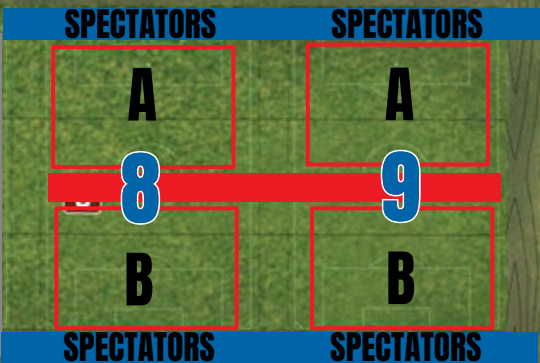

**Fort Missoula**  
**May 2**  
SFC

CLOSED FIELDS DUE TO VANDALISM

**FIELD SIZE**

7 V 7	11 V 11
9 V 9	

RORP  
THE